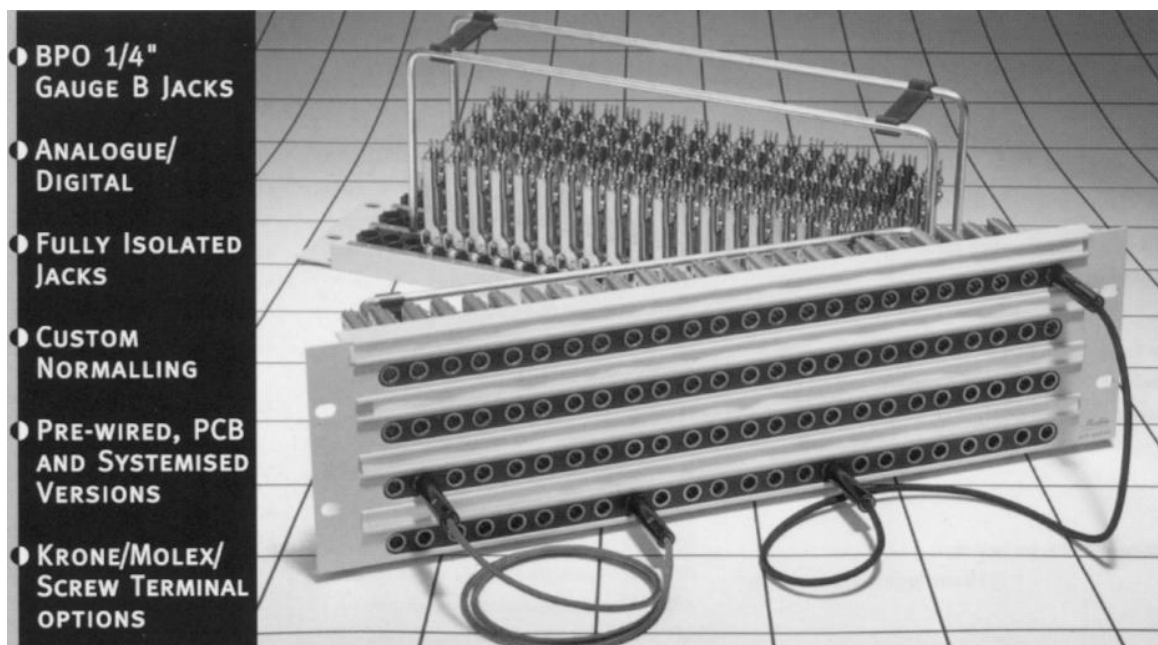

## **BPO Audio Patch Panels**

### **4 Row 3U**

**Jacks** All panels are fitted with high quality Gauge B 5-point palladium-contact break-jacks, with nickel-silver contact springs, and nickel-plated bush. Panels use jacks with offset earth-lugs for ease of bussing.

**Panels** 3U BPO Audio Patch Panels are available from 1 to 26-WAY, 4-ROW in equal or paired pitch. Panels come complete with tie bar and designation strips. Custom colours and markings are available on request.